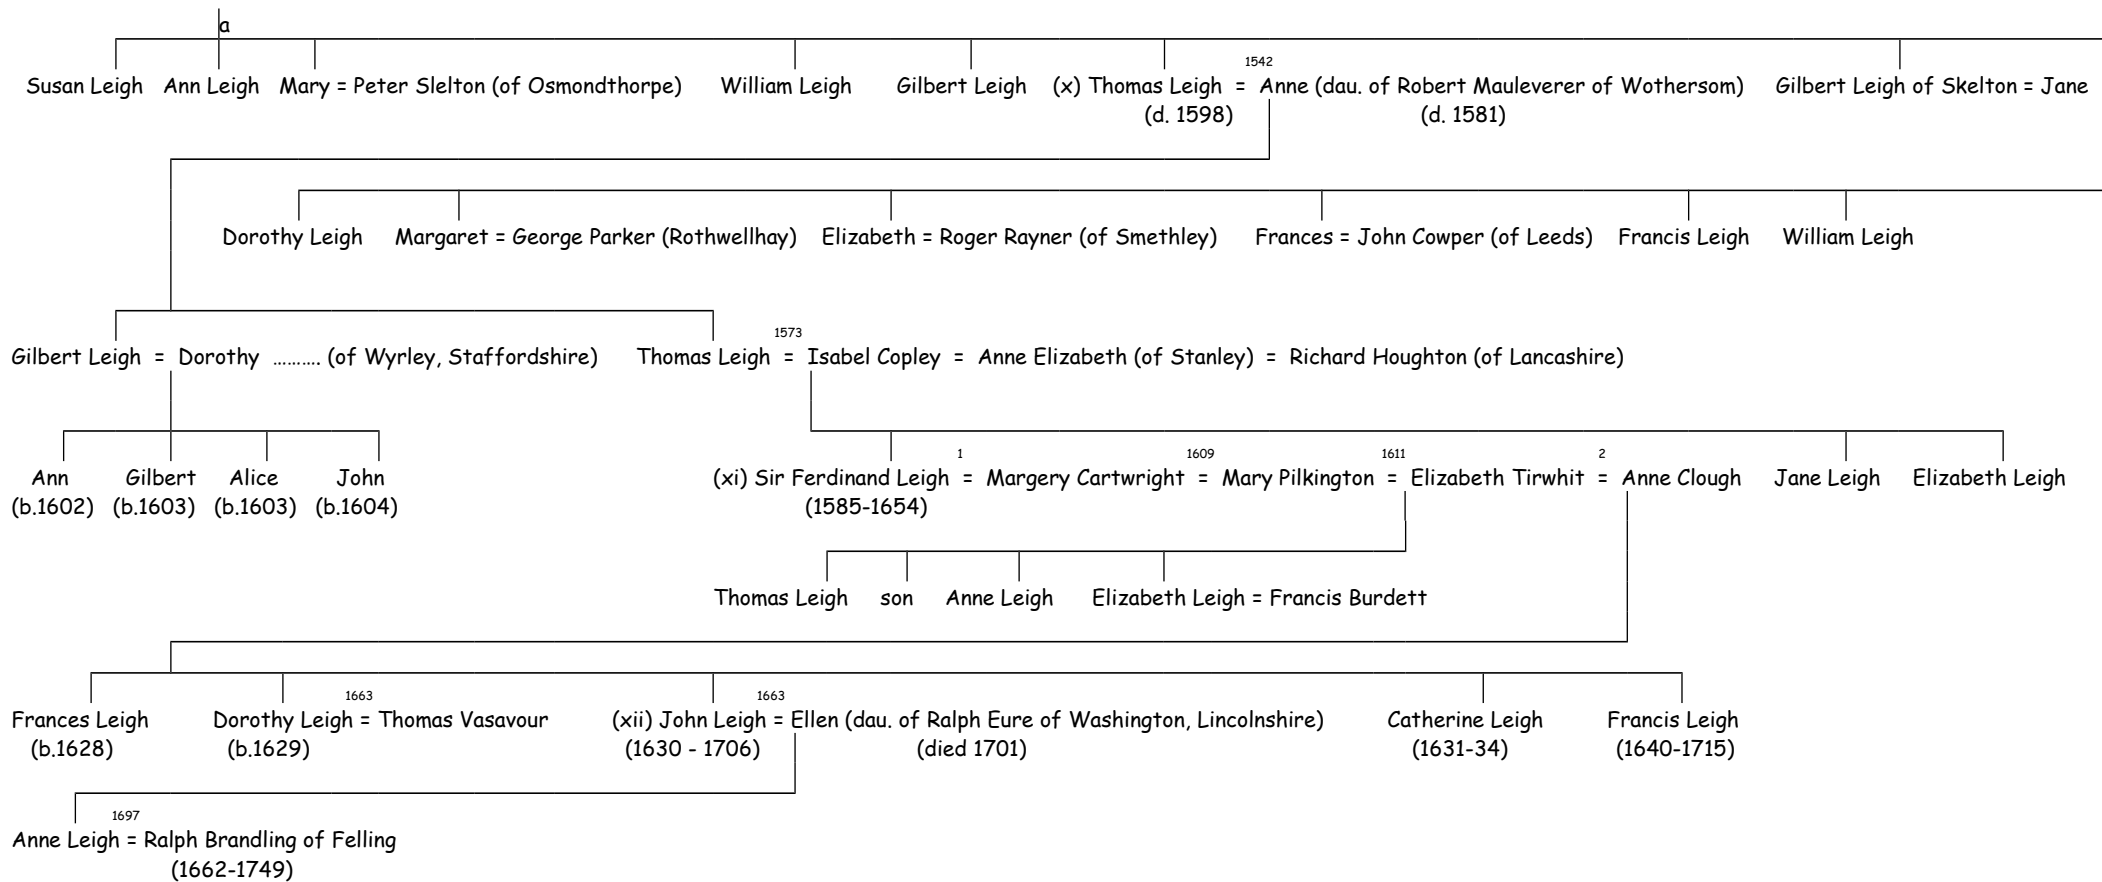

THE LEIGH FAMILY of MIDDLETON - circa 1298 to 1706

This Leigh family tree has been compiled from several sources and may contain omissions or inaccuracies. Please contact

info@fomp.co.uk

with any corrections, additions or comments.