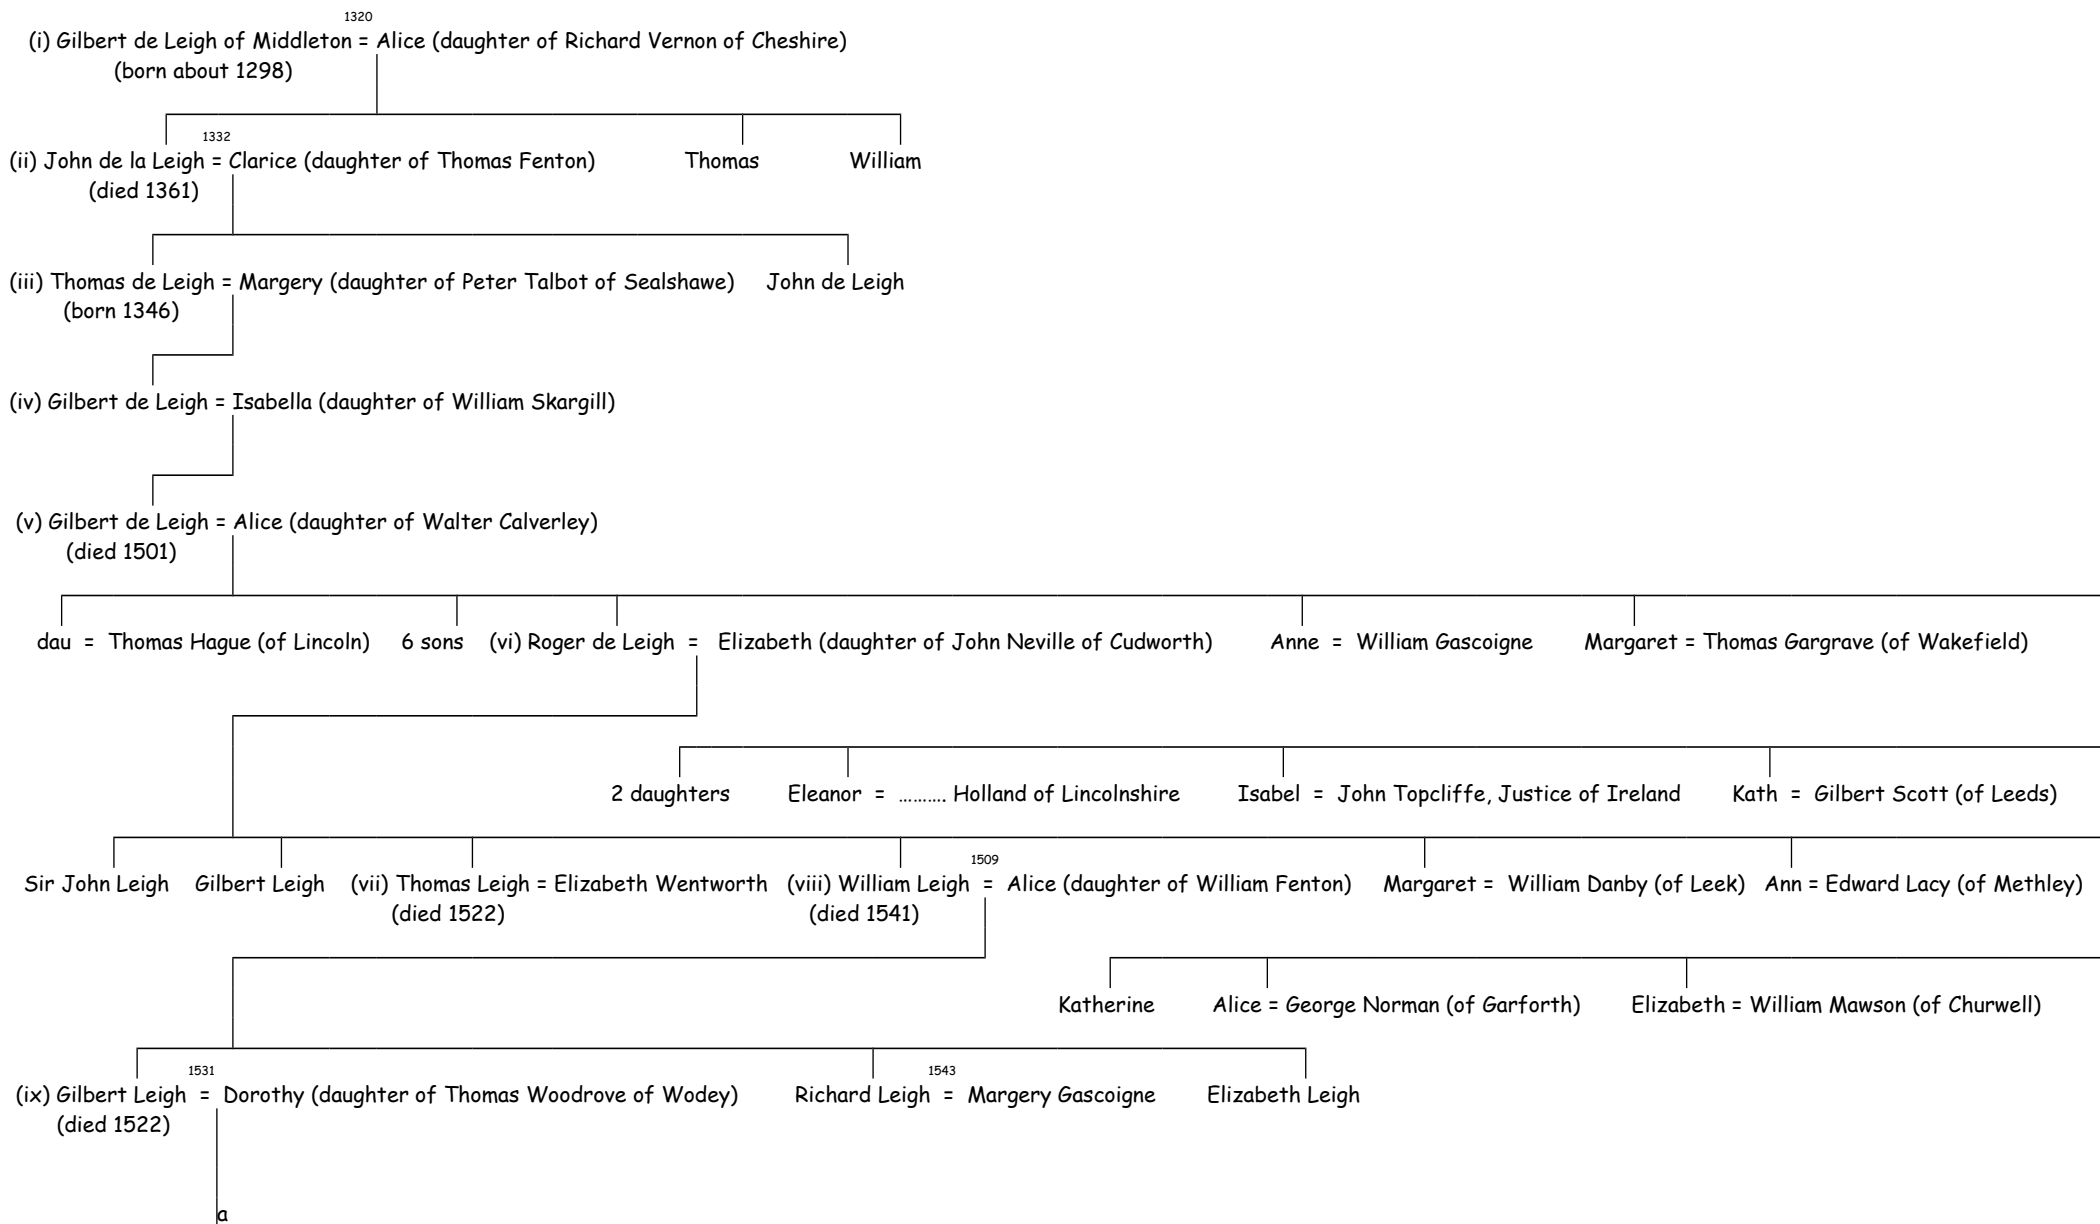

THE LEIGH FAMILY of MIDDLETON - circa 1298 to 1706

This Leigh family tree has been compiled from several sources and may contain omissions or inaccuracies. Please contact

info@fomp.co.uk

with any corrections, additions or comments.